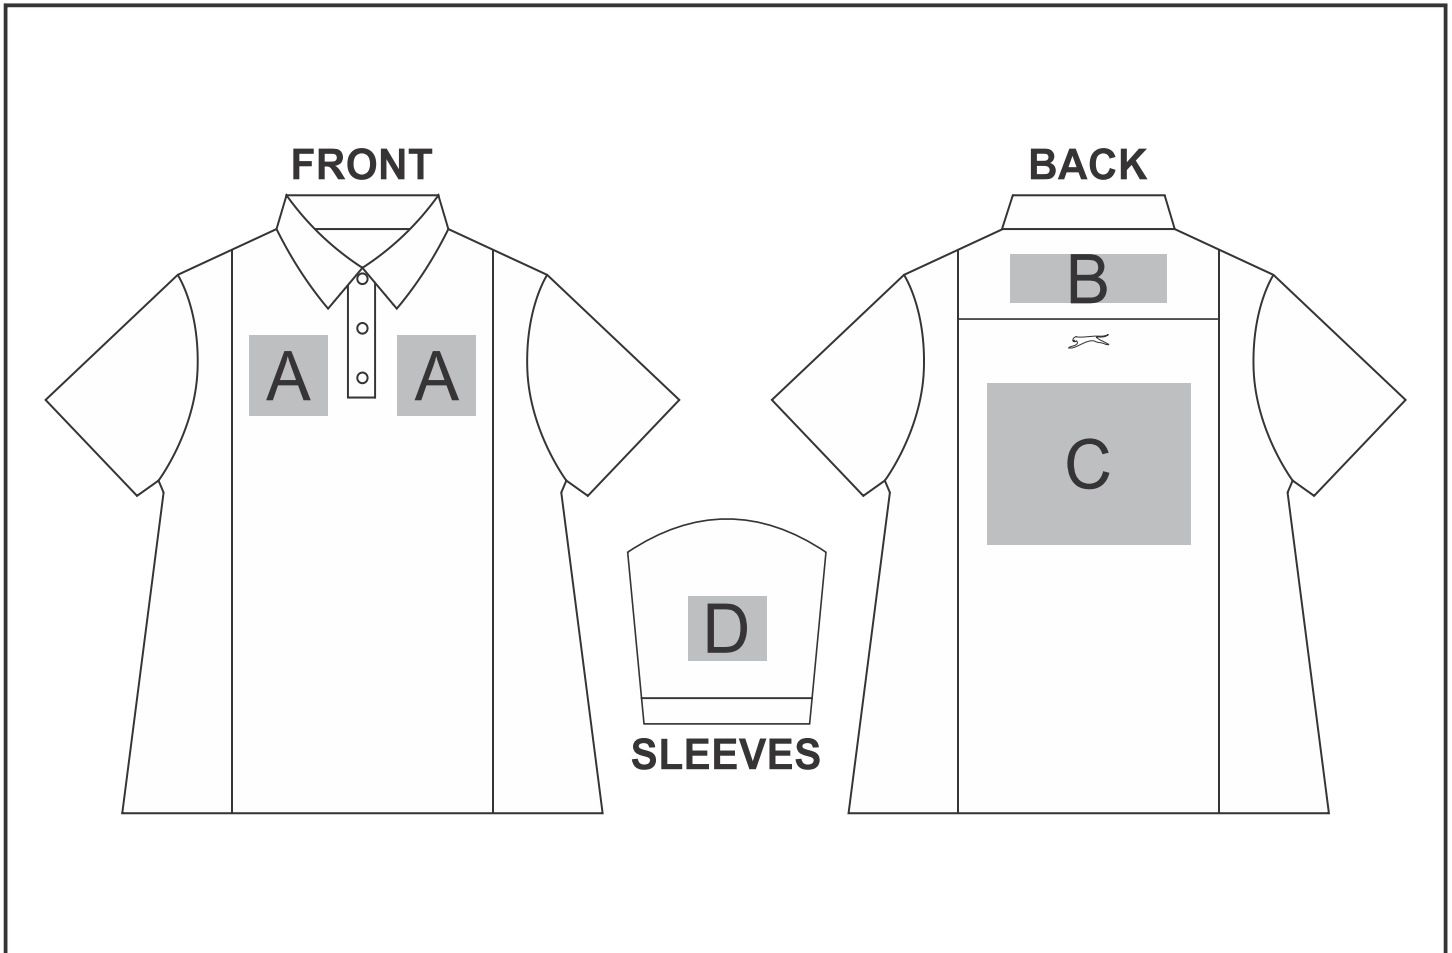

SLAZ-11405

Ladies Hydro Golf Shirt

Also available in

Check Logo24
guide and t's & c's

Need to know:

- Includes 1-Position Embroidery OR 1-Position Digital Transfer OR 1-Position Laser Engraving (setup fees apply)
- No Laser on Black Items
- Laser colour: Tonal
- DTC/EMB inclusive Parameters: Left/Right Chest or Back = 100mm x 100mm

Branding Options:

Position	Branding Method (Branding Code)	No. of Colours	Dimension
A	Embroidery (EM-CLOTHING)	N/A	100mm wide x 100mm high
A	Digital Transfer Clothing A6 (DTC-A6)	Full Colour	100mm wide x 100mm high
A	Screen Print (SA)	6 Colours	100mm wide x 80mm high
A	Laser Engraving (LG)	N/A	100mm wide x 80mm high
A	Silicone (STP-A)	N/A	30mm wide x 30mm high
A	Silicone (STP-B)	N/A	50mm wide x 50mm high
A	Silicone (STP-C)	N/A	80mm wide x 80mm high

A	Silicone (STP-D)	N/A	100mm wide x 40mm high
---	------------------	-----	------------------------

B	Digital Transfer Clothing A6 (DTC-A6)	Full Colour	105mm wide x 50mm high
B	Digital Transfer Clothing A5 (DTC-A5)	Full Colour	200mm wide x 50mm high
B	Silicone (STP-A)	N/A	30mm wide x 30mm high
B	Silicone (STP-B)	N/A	50mm wide x 50mm high
B	Silicone (STP-C)	N/A	80mm wide x 50mm high
B	Silicone (STP-D)	N/A	120mm wide x 40mm high

C	Embroidery (EM-CLOTHING)	N/A	200mm wide x 200mm high
C	Digital Transfer Clothing A6 (DTC-A6)	Full Colour	105mm wide x 148mm high
C	Digital Transfer Clothing A5 (DTC-A5)	Full Colour	210mm wide x 148mm high
C	Screen Print (SA)	6 Colours	260mm wide x 200mm high
C	Silicone (STP-A)	N/A	30mm wide x 30mm high
C	Silicone (STP-B)	N/A	50mm wide x 50mm high
C	Silicone (STP-C)	N/A	80mm wide x 80mm high
C	Silicone (STP-D)	N/A	120mm wide x 40mm high